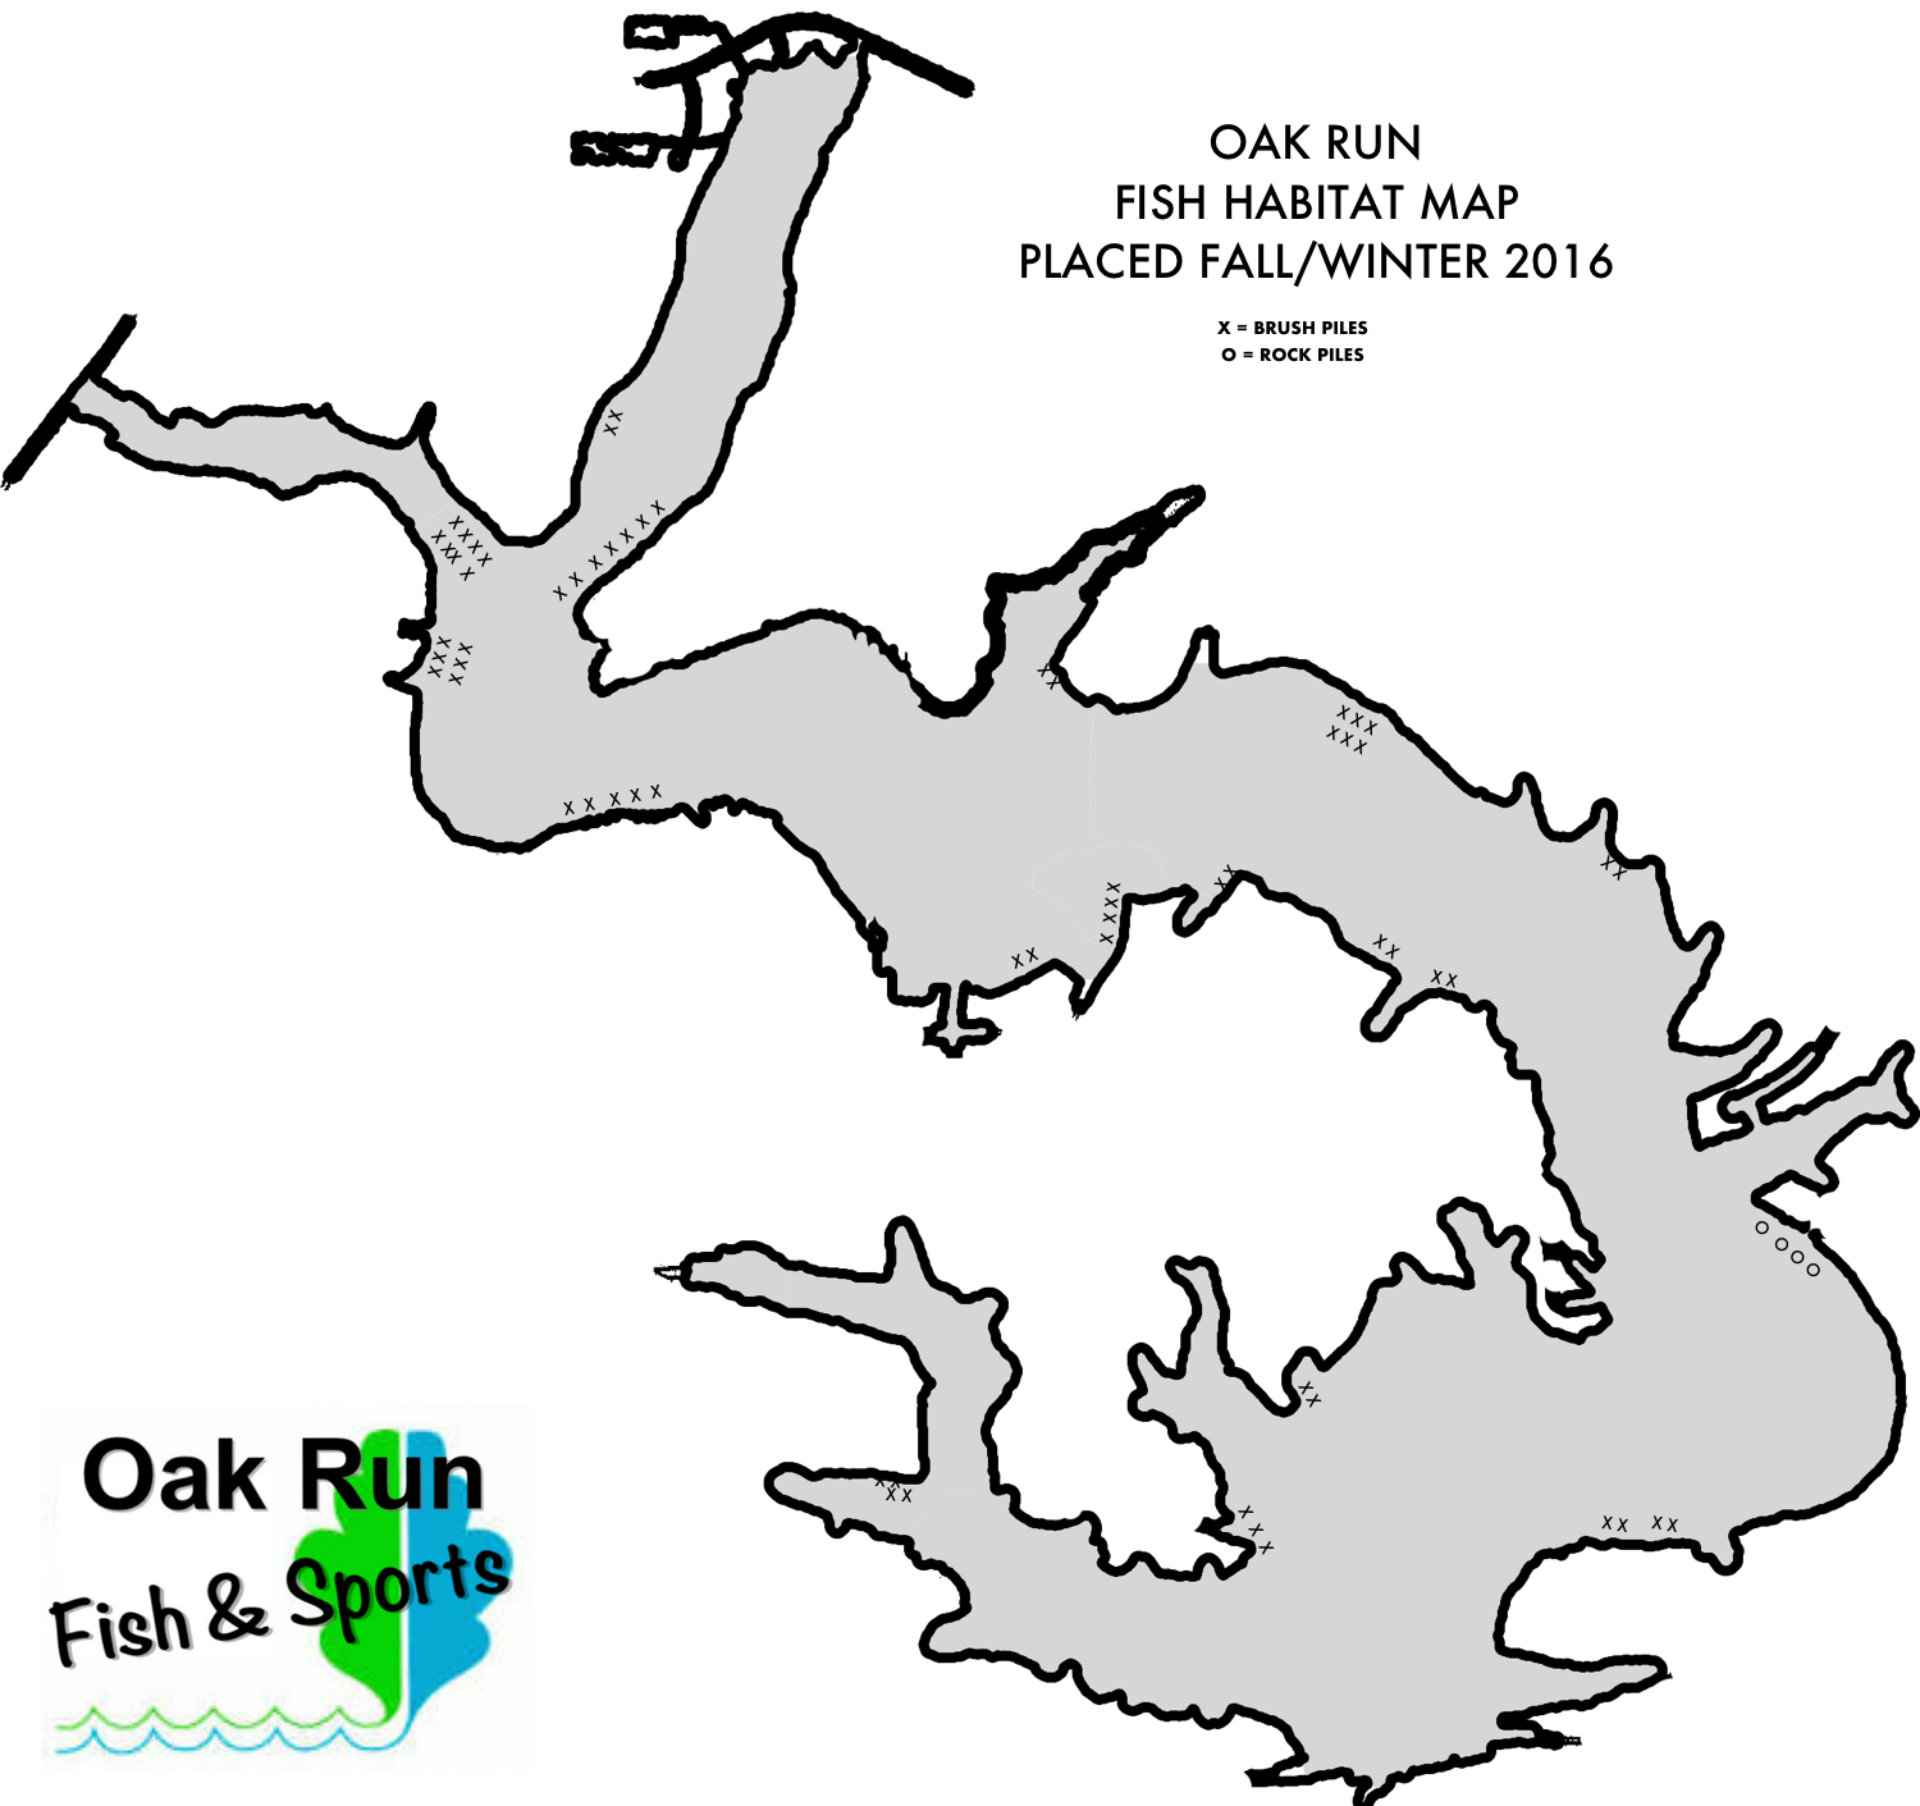

OAK RUN
FISH HABITAT MAP
PLACED FALL/WINTER 2016

X = BRUSH PILES
O = ROCK PILES

Oak Run
Fish & Sports